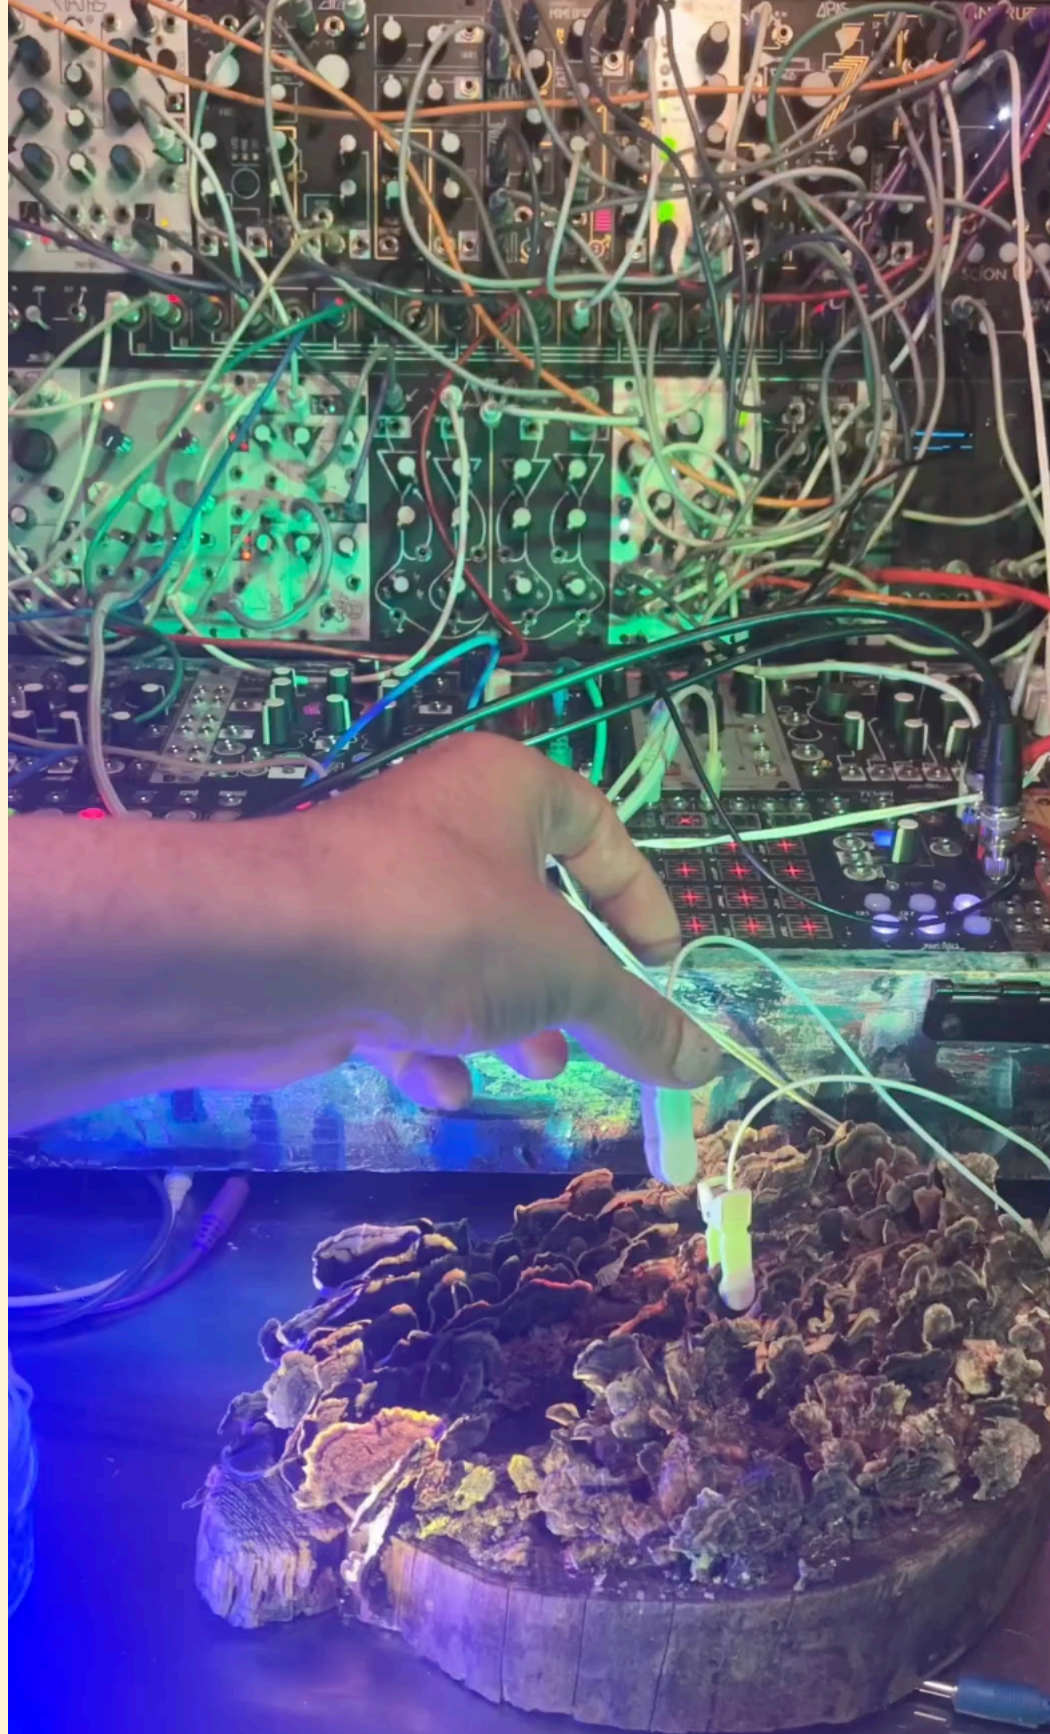

@mycolyco

Noa Kalos