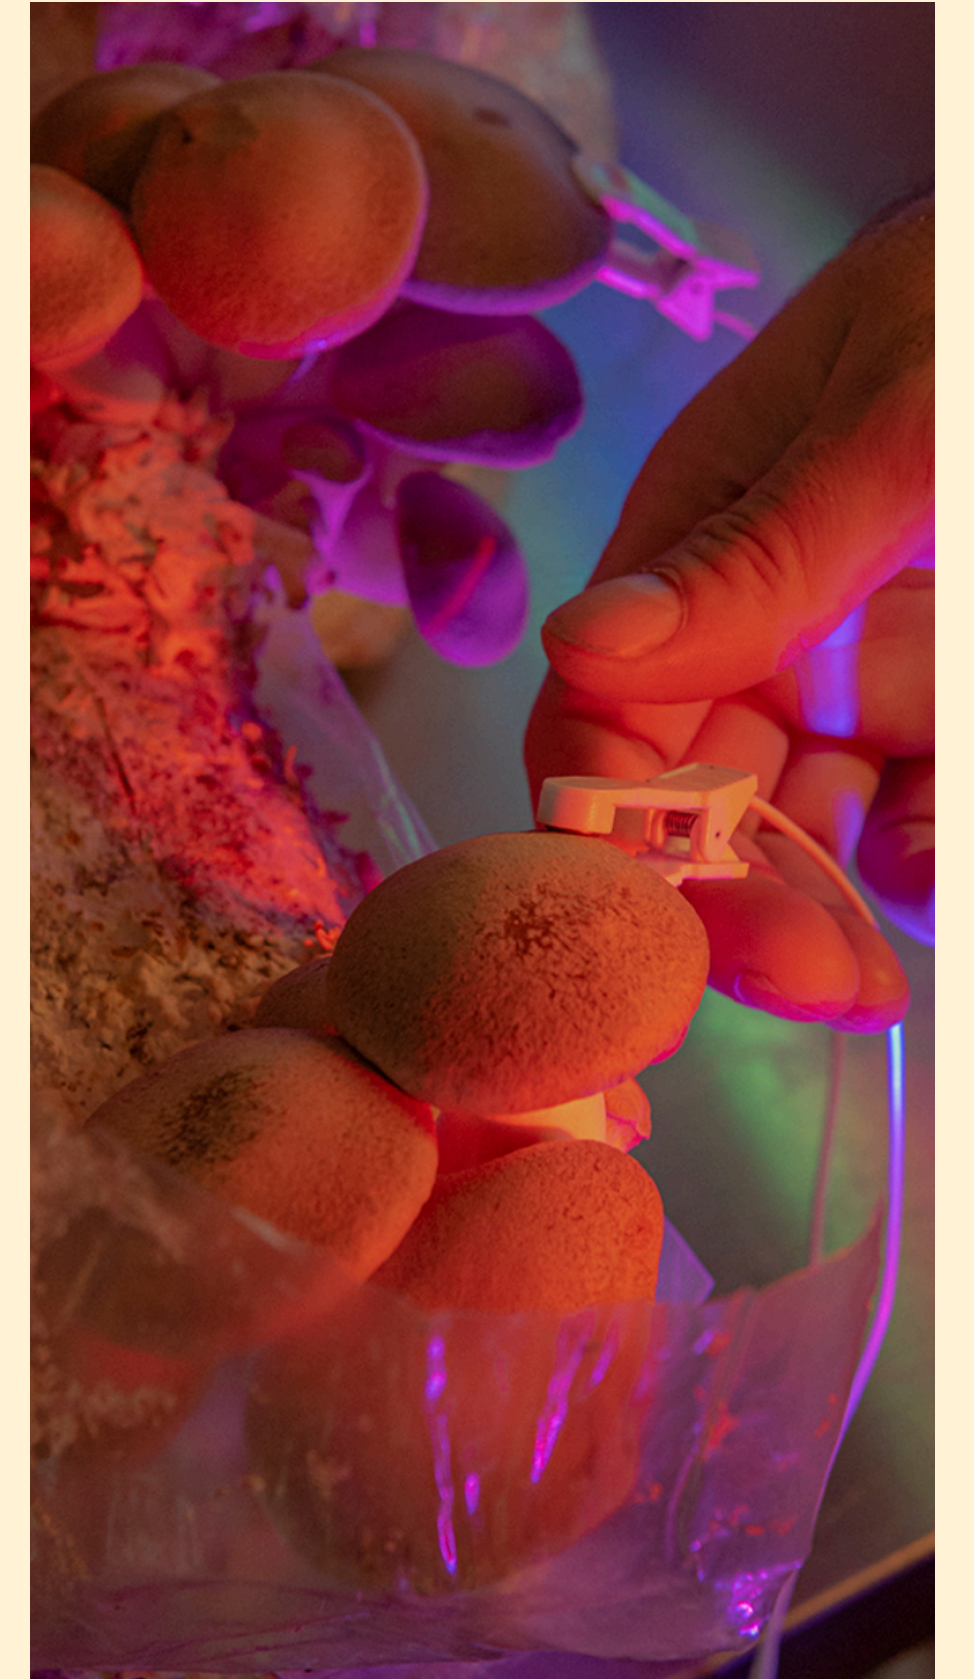

This kind of science has been used on plants, but lately, mushrooms have taken the lead...

When mushroom or plant music is made, the natural matter is connected via electrodes to a device that can measure galvanic conductance from outside the organism's skin, similar to how a lie detector works.

@taruntspoon

Tarun Nayar

<https://www.instagram.com/taruntspoon/>

@mycolyco

Noa Kalos

<https://www.youtube.com/watch?v=f3mu83C4UNE>

Thank you for your attention